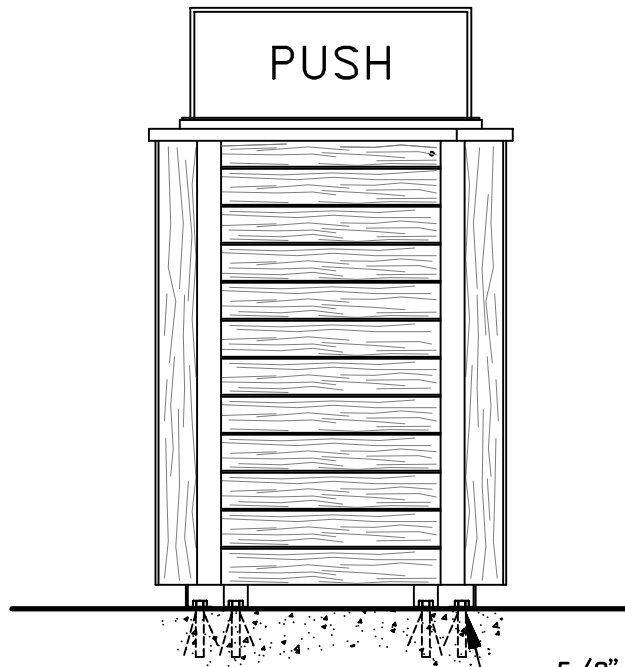

TOP VIEW

3'-1 3/4"
(959 mm)

2'-6"
(762 mm)

0'-0"
FINISHED GRADE

FRONT VIEW

INCLUDES 36-GALLON RECYCLED PLASTIC LINER.

This drawing reveals the copyrighted intellectual property of Columbia Cascade Company. Not for use by others without our express, written authorization.