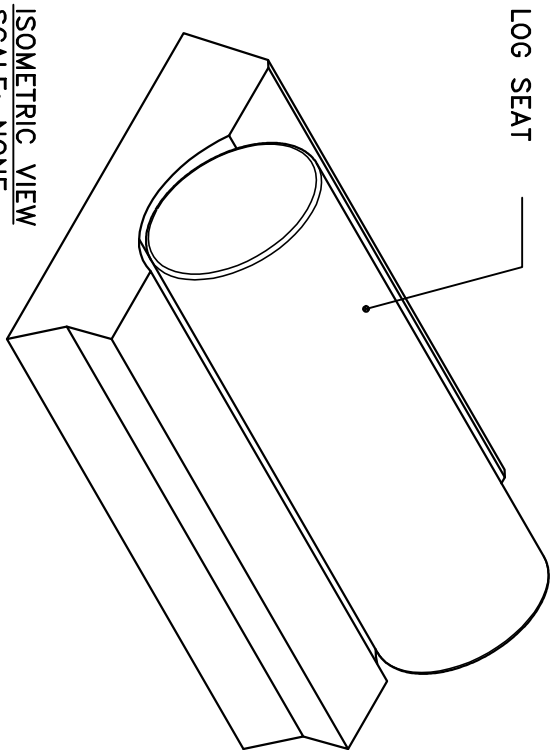

TOP VIEW
SCALE: 3/4"=1'-0"

ISOMETRIC VIEW
SCALE: NONE

FRONT VIEW
SCALE: 3/4"=1'-0"

SIDE VIEW
SCALE: 3/4"=1'-0"

This drawing reveals the copyrighted intellectual property of Columbia Cascade Company. Not for use by others without our express, written authorization. Authorization for use is hereby granted to architects, landscape architects and similar design professionals solely for the purpose of specifying Timberform products.

Scale NOTED
Drawn by: AT
Ck'd by: Ian
07-30-18
07-30-18

WWW.TIMBERFORM.COM

Drawing No. W-2216-6

Sheet 1 of 1

Title: **TIMBERCRAFT**
MODEL NO. 2216-6
FULL ROUND LOG SEAT