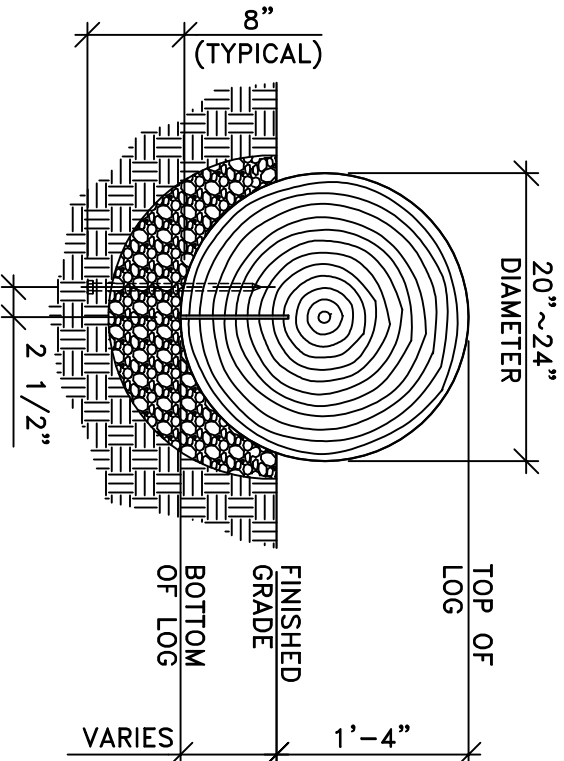

TOP VIEW
SCALE: 3/4"=1'-0"

ISOMETRIC VIEW
SCALE: NONE

FRONT VIEW
SCALE: 3/4"=1'-0"

SIDE VIEW
SCALE: 3/4"=1'-0"

This drawing reveals the copyrighted intellectual property of Columbia Cascade Company. Not for use by others without our express, written authorization. Authorization for use is hereby granted to architects, landscape architects and similar design professionals solely for the purpose of specifying Timberform products.

Scale NOTED
Drawn by: AT
Ck'd by: Ian
07-30-18
07-30-18

WWW.TIMBERFORM.COM

Drawing No. W-2216-6

Sheet 1 of 1

Title: **TIMBERCRAFT**
MODEL NO. 2216-6
FULL ROUND LOG SEAT