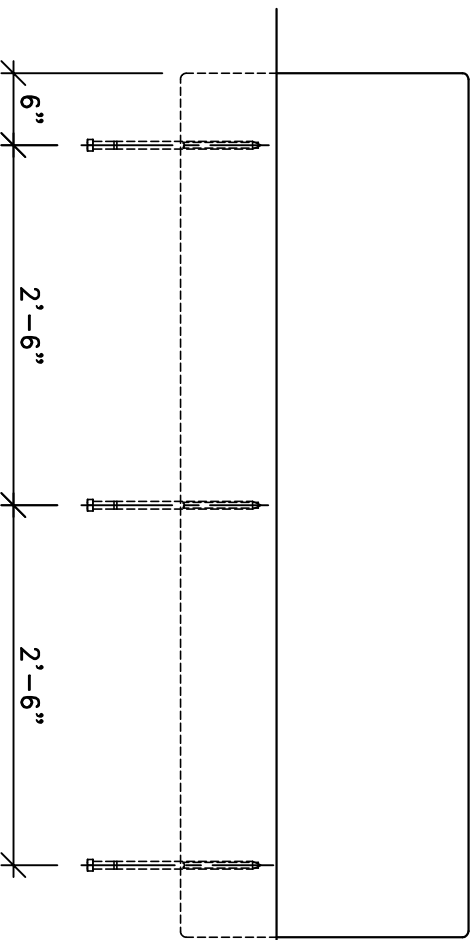

TOP VIEW
SCALE: 3/4"=1'-0"

ISOMETRIC VIEW
SCALE: NONE

FRONT VIEW
SCALE: 3/4"=1'-0"

SIDE VIEW
SCALE: 3/4"=1'-0"

This drawing reveals the copyrighted intellectual property of Columbia Cascade Company. Not for use by others without our express, written authorization. Authorization for use is hereby granted to architects, landscape architects and similar design professionals solely for the purpose of specifying Timberform products.

Scale NOTED
Drawn by: AT
Ck'd by: Ian
07-30-18
07-30-18

WWW.TIMBERFORM.COM

Drawing No. W-2216-6

Sheet 1 of 1

Title: **TIMBERCRAFT**
MODEL NO. 2216-6
FULL ROUND LOG SEAT