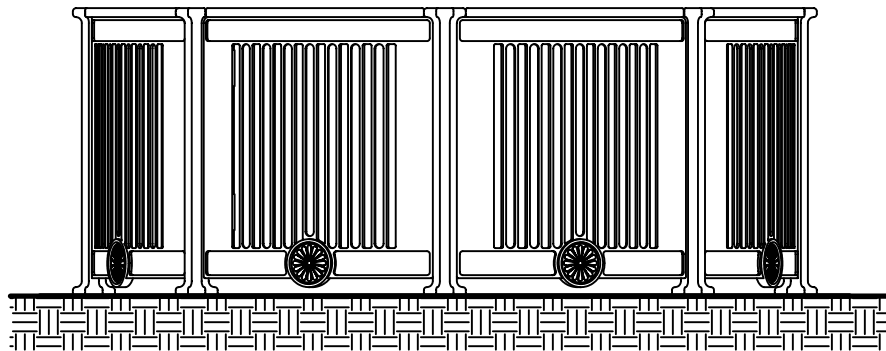

TOP VIEW

2'-0"
(610 mm)

0'-0"
FINISHED
GRADE

FRONT VIEW

CAN BE SPECIFIED WITH CHRYSANTHEMUM (SHOWN) OR RHODODENDRON GRAPHIC.
CUSTOM GRAPHIC AND/OR LETTERING AVAILABLE UPON REQUEST.

This drawing reveals the copyrighted intellectual property of Columbia Cascade Company. Not for use by others without our express, written authorization.