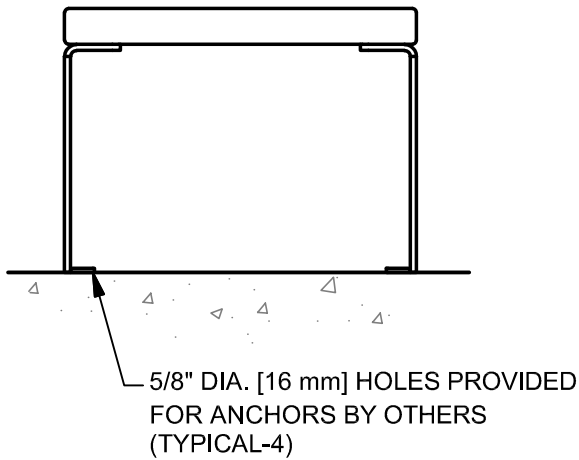

TOP VIEW

FRONT VIEW

END VIEW

Date	Revision	By
△		
△		
△		
△		
Scale 1"=1'-0"	Drawn by: JK CK'd by: SK	01-23-19 01-24-19

**COLUMBIA CASCADE COMPANY**  
 Makers of TimberForm®, PipeLine®, RePlay®, TimberForm®-2 and CycLoops® Products.

Title: TIMBERFORM DILLER 2992-20 SEAT	
Drawing No. W-2992-20	Sheet 1 of 1