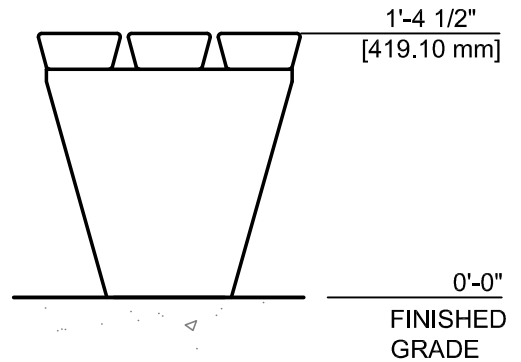

TOP VIEW

FRONT VIEW

END VIEW

Date	Revision	By
△		
△		
△		
△		
Scale 1"=1'-0"	Drawn by: JK CK'd by: SK	01-23-19 01-24-19

**COLUMBIA CASCADE COMPANY**  
 Makers of TimberForm®, PipeLine®, RePlay®, TimberForm®-2 and CycLoops® Products.

Title: TIMBERFORM DILLER 2992-20 SEAT	
Drawing No. W-2992-20	Sheet 1 of 1